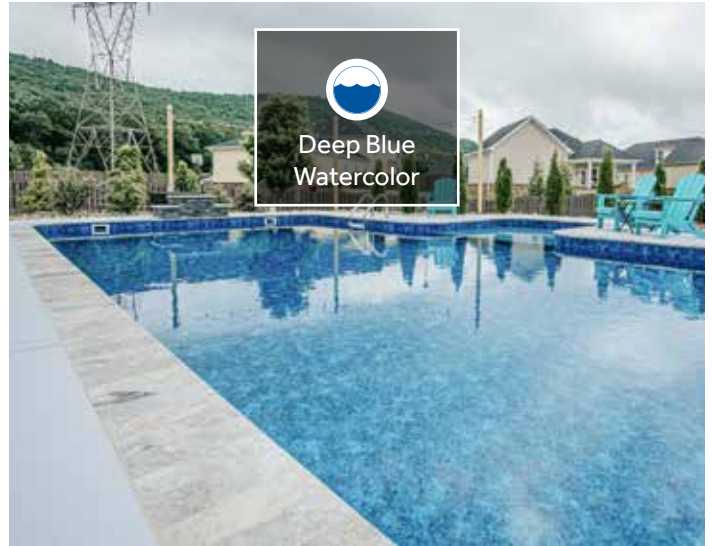

CHOOSING *the Perfect Liner*

Selecting your pool's liner is your chance to determine the look of your whole backyard. The liner is the most visible element in your pool. Tara offers a wide variety of patterns and options that allow you to customize your liner to fit your pool and how you use it.