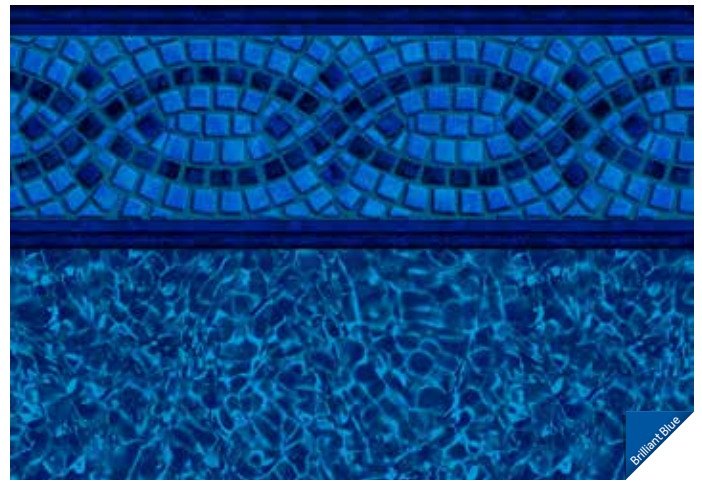

Brilliant Blue

Georgetown

20 mil Wall / 20 mil Floor
Available in SureStep
Deep Blue Water Color
Traditional Style

Photograph Courtesy of Carolina Pool and Spa in Columbus, NC

Brilliant Blue

Navarre

20 mil Wall / 20 mil Floor
Available in SureStep
Deep Blue Water Color
Transitional Style

Photograph Courtesy of Pike Pools in Zebulon, GA

Brilliant Blue

Carnegie Arctic

20 mil Wall / 20 mil Floor
Available in SureStep
Deep Blue Water Color
Transitional Style