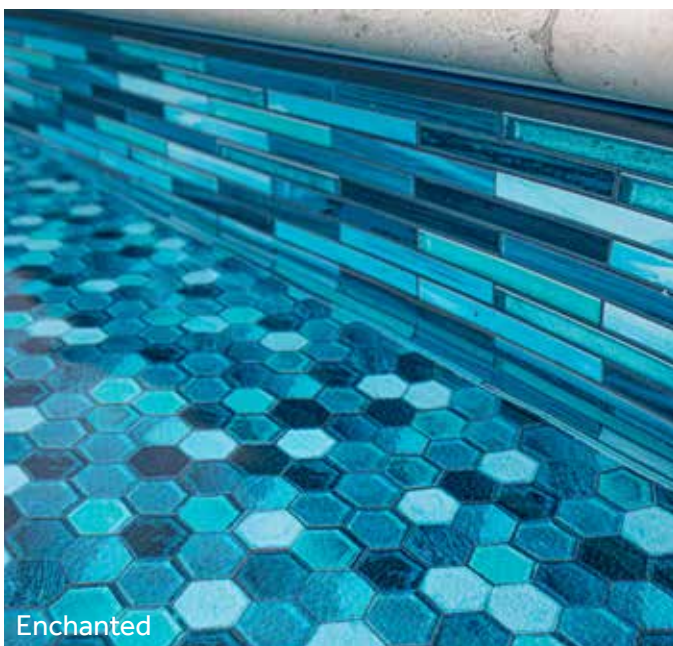

Enchanted

Create a dreamlike experience in your backyard with our spellbinding Enchanted pattern. Designed to enhance the atmospheric beauty of your pool with deep emerald greens, cool turquoise and sapphire colors. This contemporary design creates a unique turquoise colored water.

20 mil Wall / 20 mil Floor

Available in SureStep

Deep Turquoise Water Color

Contemporary Style