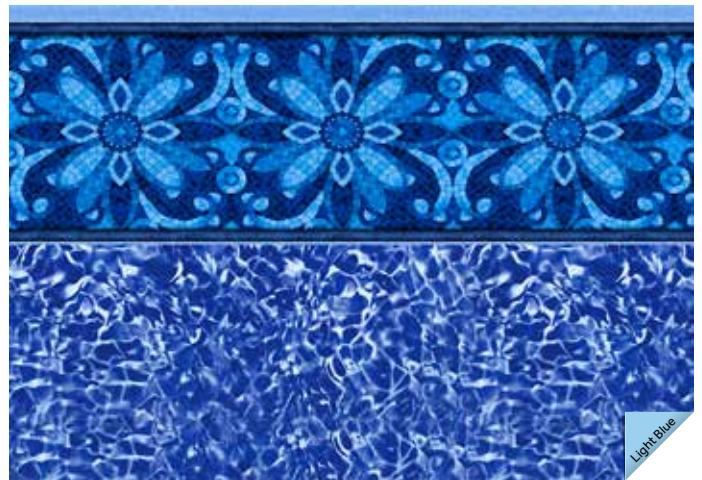

Light Blue

Light Blue

Lotus

20 mil Wall / 20 mil Floor
Available in SureStep
Light Blue Water Color
Traditional Style