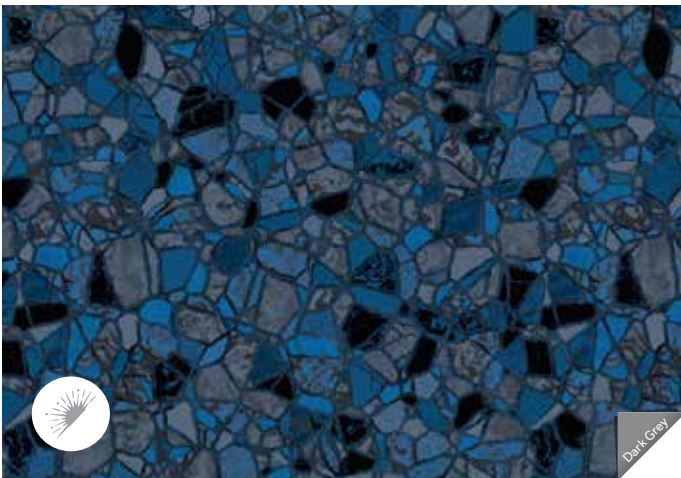

Sapphire²

20 mil Wall / 20 mil Floor
Available in SureStep
Deep Blue Water Color
Contemporary Style