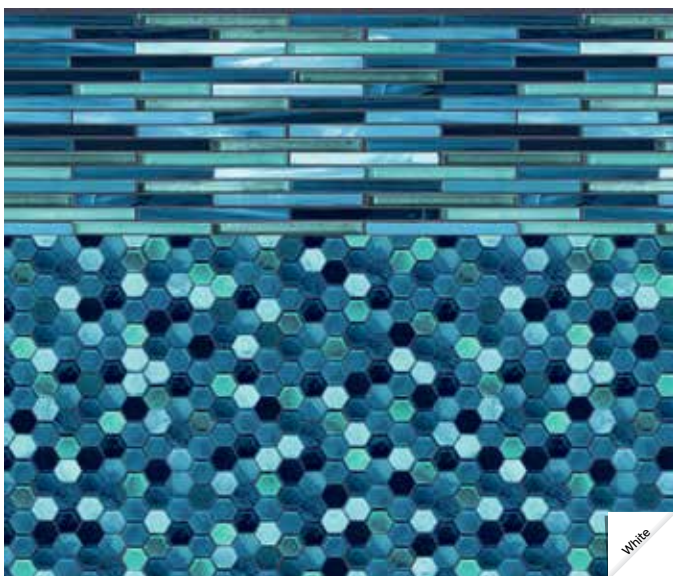

 **20 & 27 mil Wall / 20 & 27 mil Floor**  
Available in SureStep  
Aqua Water Color  
Traditional Style

Enchanted

Enchanted