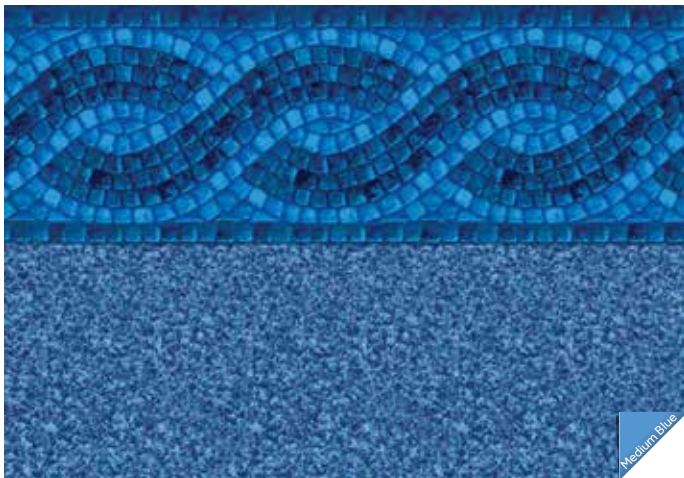

STONE

Enduring, classic and timeless, our next series of patterns use stone as the inspiration for the floor pattern. Whether it's the simple soothing of grains of texture found in limestone or the captivating and dramatic veins of granite and marble, these patterns create pools of distinction and elegance.

Medium Blue

Ocean Wave

- **20 & 27 mil Wall / 20 & 27 mil Floor**
- Available in SureStep
- Deep Blue Water Color
- Traditional Style