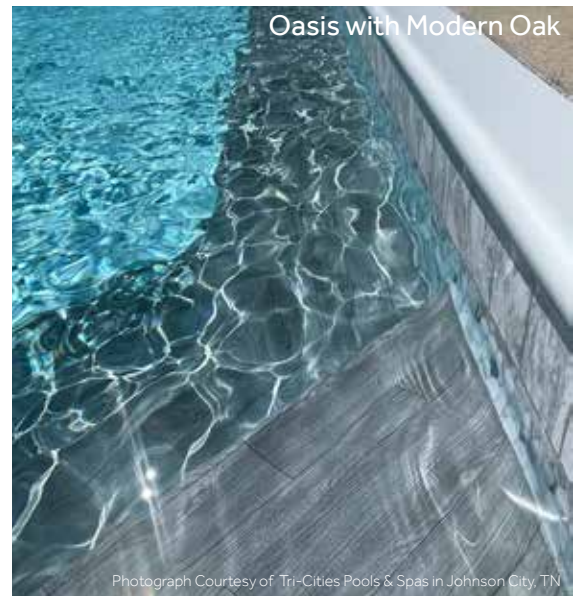

PERSONALIZE YOUR POOL

Vinyl liners can be customized in a number of ways that can make your pool unlike any other. Options range from removing the border to adding textured surfaces to high-traffic areas. Not only can you create a truly unique look for your pool, you can enhance the functionality as well.