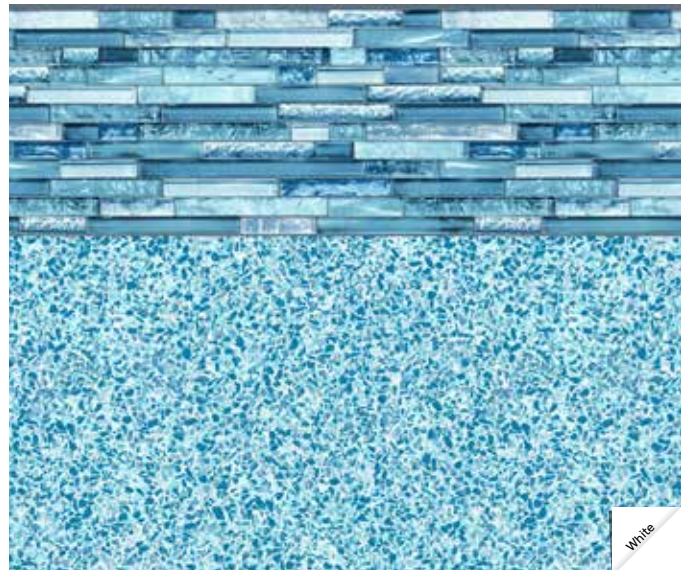

White

- 20 mil Wall / 20 mil Floor
- Available in SureStep
- Light Blue Water Color
- Contemporary Style