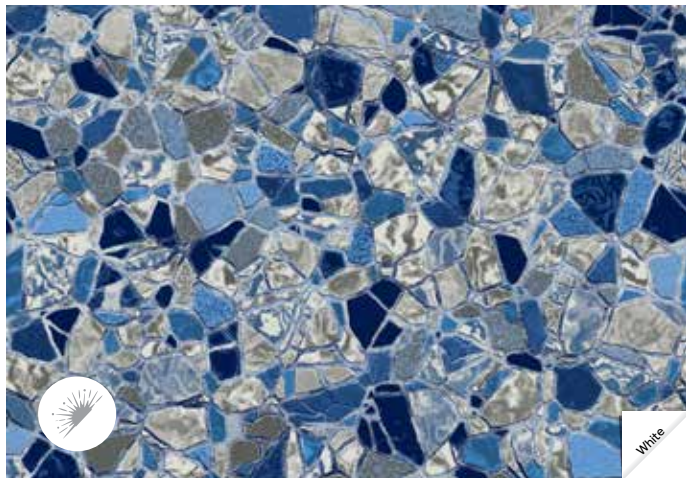

Moonstone²

20 mil Wall / 20 mil Floor
Available in SureStep
Light Blue Water Color
Contemporary Style