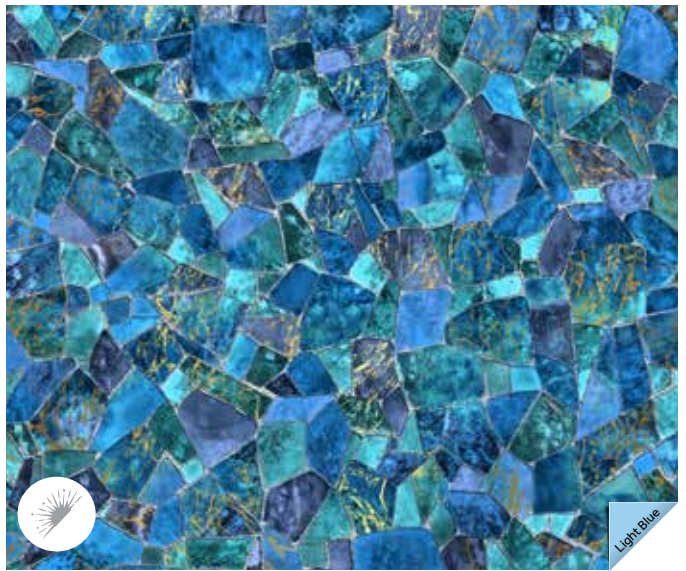

# Aquamarine

Design your personal paradise with the enchanting beauty of our Aquamarine pool liner. This award winning pattern combines a refreshing array of green and blue stones that create a unique turquoise water color. Enhanced with our captivating **Shimmertone<sup>2</sup>** inks, the dazzling effect of this pattern will take your breath away.