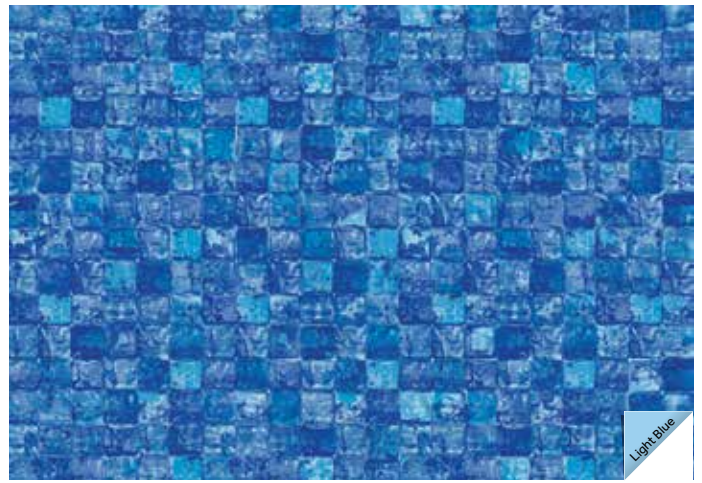

Light Blue

St. John's Bay

20 mil Wall / 20 mil Floor
Available in SureStep
Light Blue Water Color
Contemporary Style