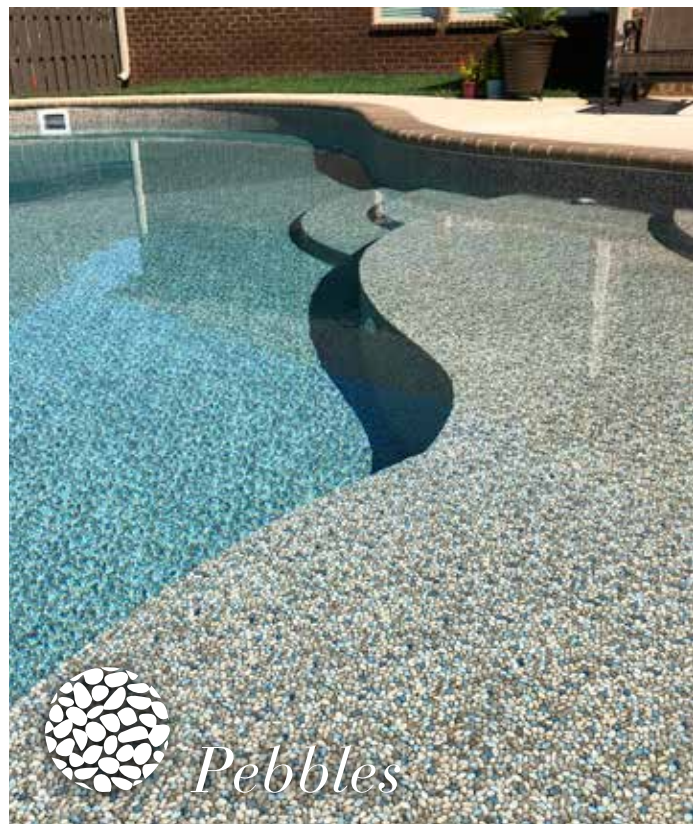

THE CLASSIC COLLECTION

Our Essentials collection of patterns features only the most desirable choices of colors and styles. Through trial and experience, we've learned which patterns look best in a pool. We select designs that meet our highest standards. This ensures, the pattern you select will look just as beautiful in your pool as it does in a brochure or showroom.

Our Essentials Collection patterns come in four styles of floor designs. Choose the sparkling water inspired Reflections, the natural Pebble themes, the dynamic Mosaic motifs or the refined and elegant Stone inspirations.