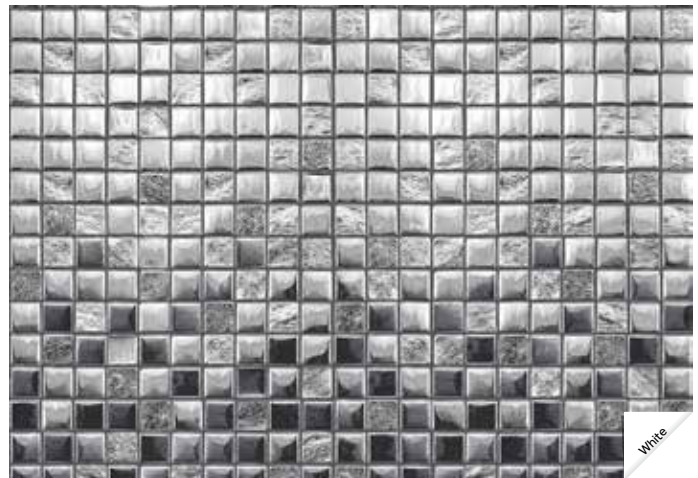

Silver Falls

20 & 27 mil Wall / 20 & 27 mil Floor
Available in SureStep
Aqua Water Color
Contemporary Style