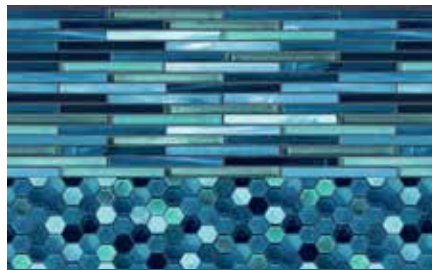

Cascade Creek 20 mil 20 mil 

See Pg.27

Cheyenne 20 mil 20 mil 

See Pg.24

Cobalt<sup>®</sup> 20 mil 20 mil  

<sup>®</sup>Shimmertone up-charge applies See Pg.15

Enchanted 20 mil 20 mil 

See Pg.17